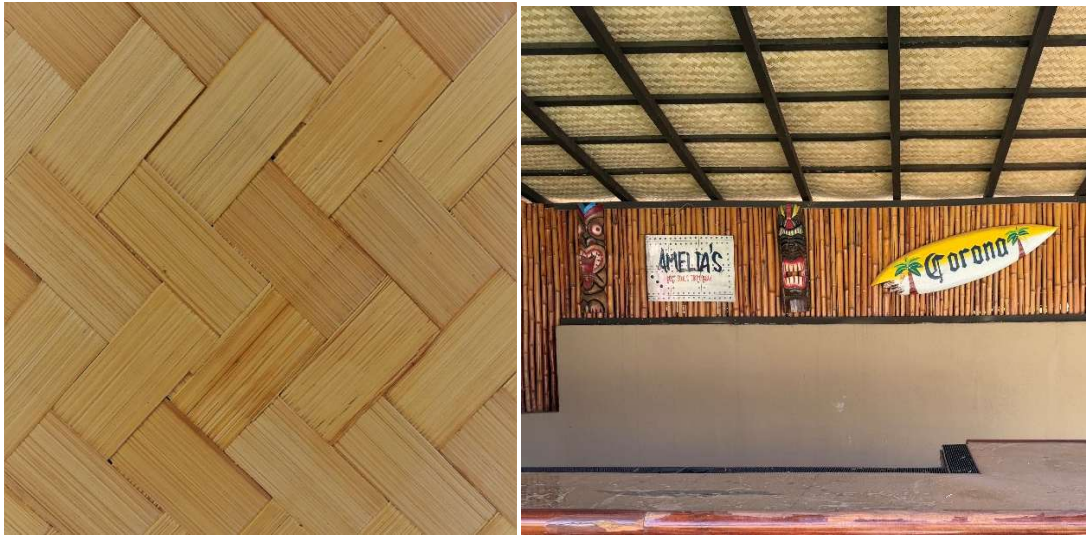

BYXS Commercial

Woven Bamboo Matting

Made from natural bamboo that has been milled, woven and pressed. It's warm hues and even color make this a great addition to both tropical and luxury design elements. This light weight durable product is great for wall and overhead applications.

Specifications

Standard Stock Item: Large Orders lead time 90+ days

Width: 3.28'

Length: 6.56'

Density: 1/8" thick panel

Application: assorted

Units: 1 pc.

Material: Natural leaves

Palette: beiges/ browns

Fire Rating: Non-FR

Fire Rated Available: Y

Fire Rated Available: Y

Recommended Climates: Dry

Ext. Life Expectancy: NA

Application: Int. or Covered Ext.

Install Hardware: Staples/ chemical